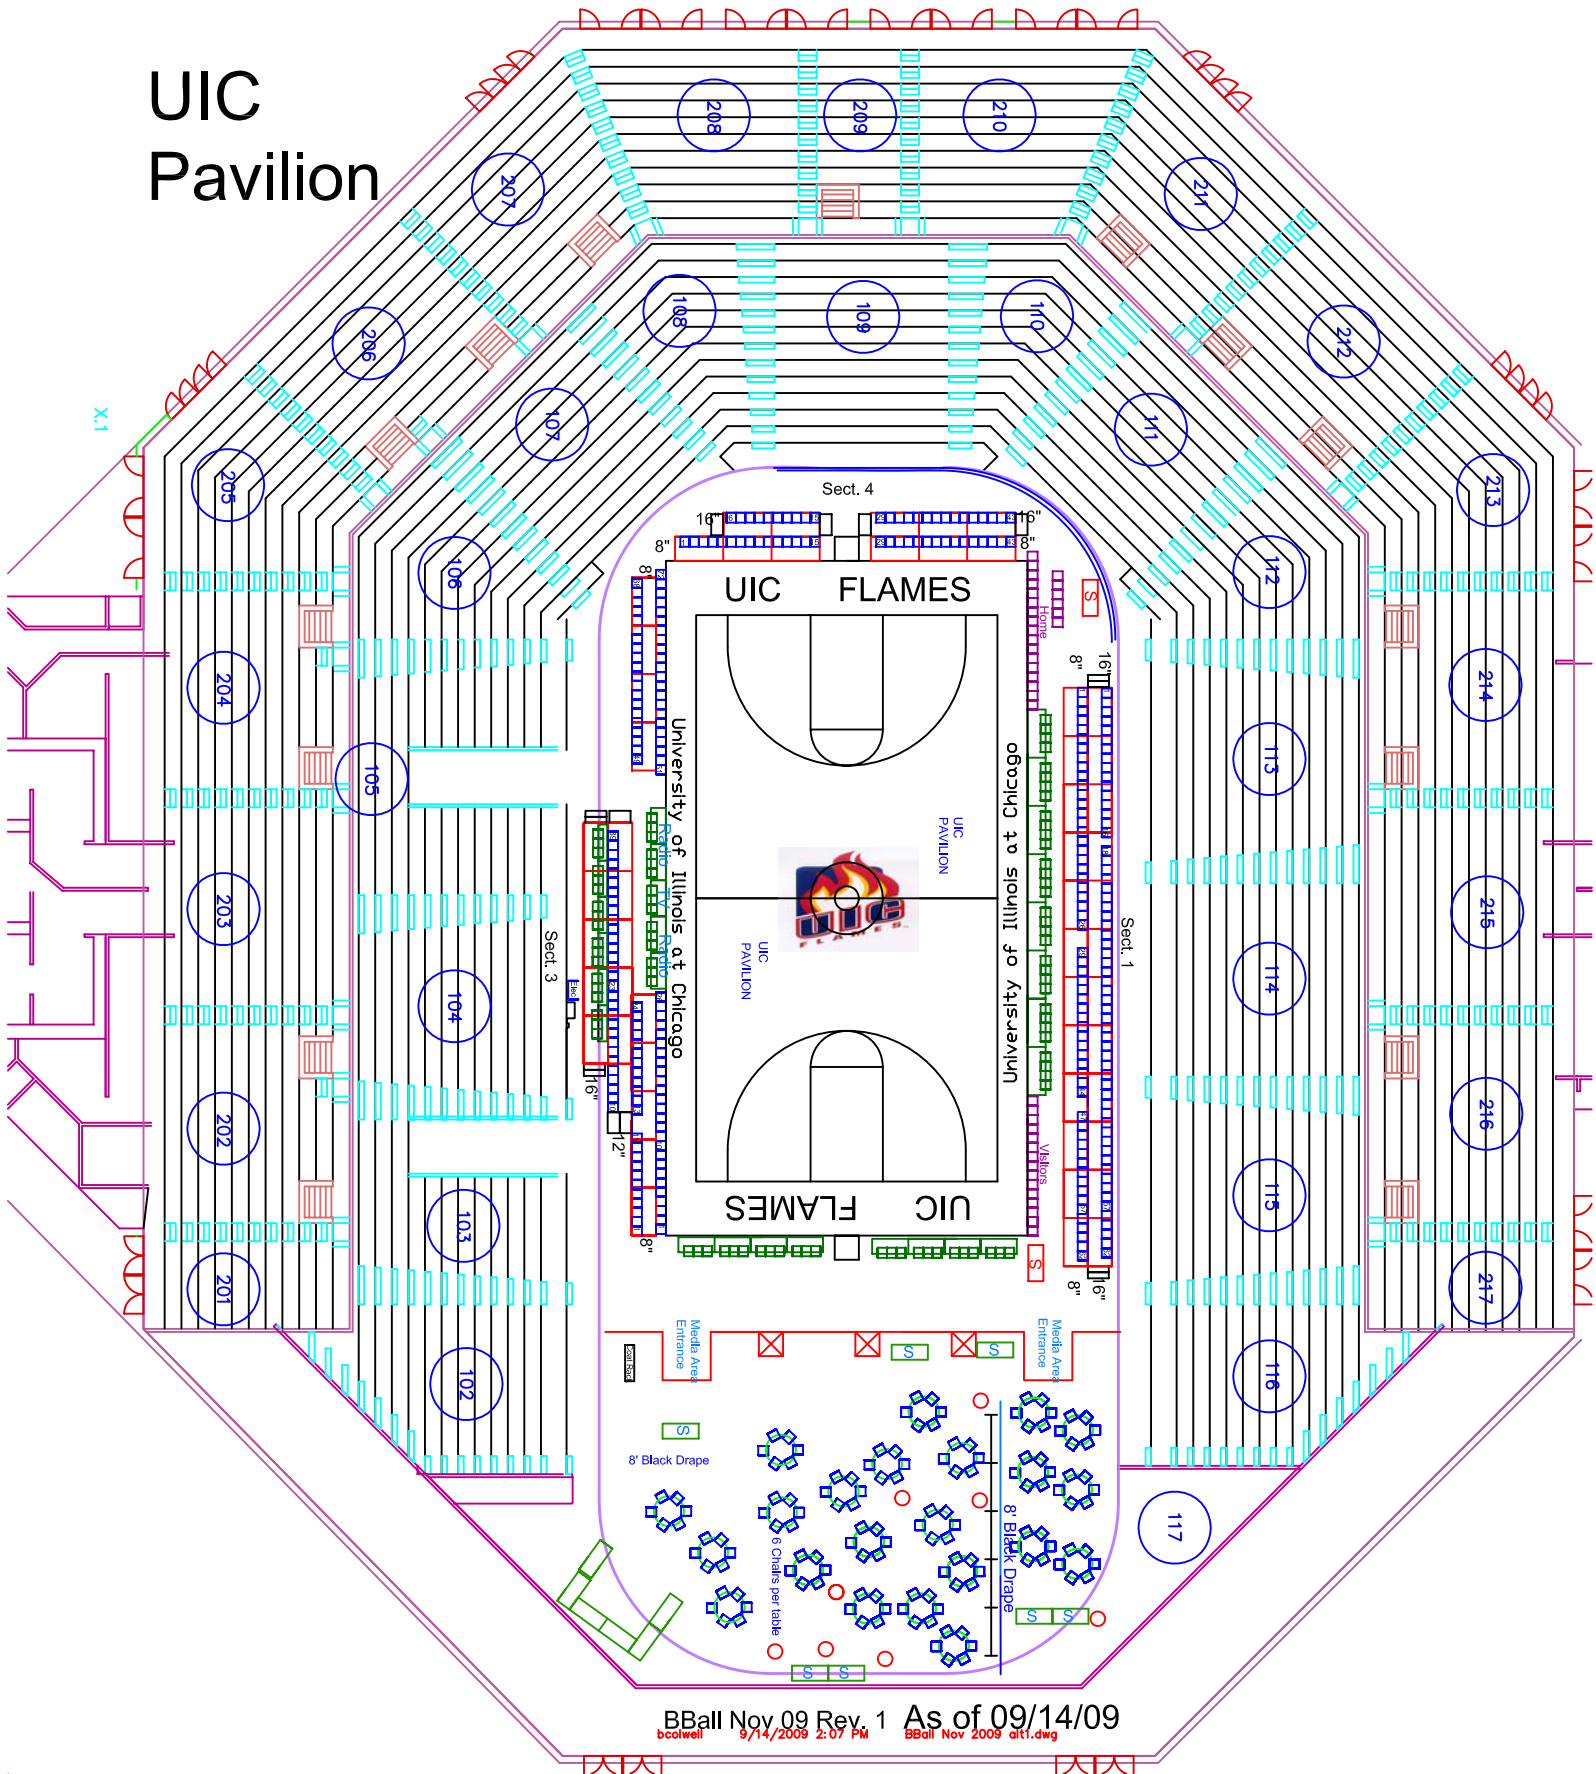

UIC Pavilion

BBall Nov 09 Rev. 1 As of 09/14/09
 bcolwell 9/14/2009 2:07 PM BBall Nov 2009 dtt1.dwg